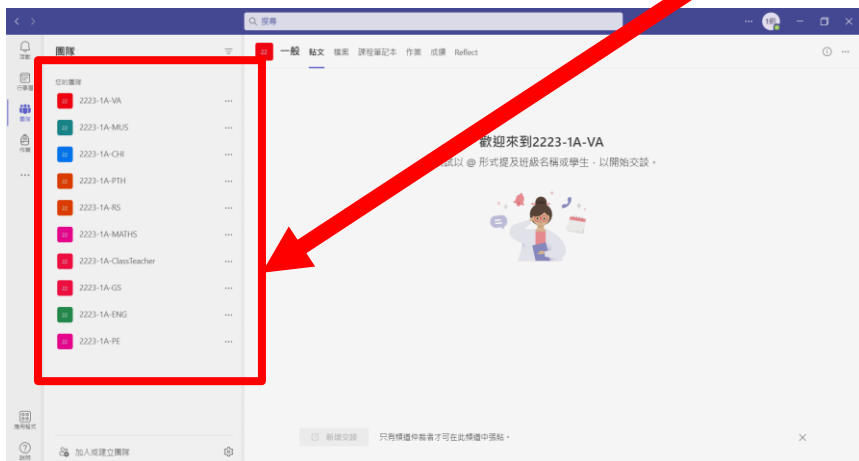

3. 上網課

手機或平板電腦

		星期一
	08:00 - 08:15	早會 黃珊珊 2122-1A-ClassTeacher
1	08:15 - 08:40	常識 黃珊珊 2122-1A-GS
2	08:45 - 09:10	中文 黃珊珊 2122-1A-Chi
	09:10 - 09:30	
3	09:30 - 09:55	英文 屈寶恩 2122-1A-Eng
4	10:00 - 10:25	英文 屈寶恩 2122-1A-Eng
5	10:30 - 10:55	聖經 文淑華 2122-1A-RS
	10:55 - 11:15	
6	11:15 - 11:40	數學 吳艾妃 2122-1A-Maths
7	11:45 - 12:10	視藝 吳穎鈞 2122-1A-VA
8	12:15 - 12:45	視藝 吳穎鈞 2122-1A-VA

上週會時，同學請以所屬班別的「ClassTeacher」團隊上課，例如：1A班請以「2223-1A-ClassTeacher」團隊上課。

電腦